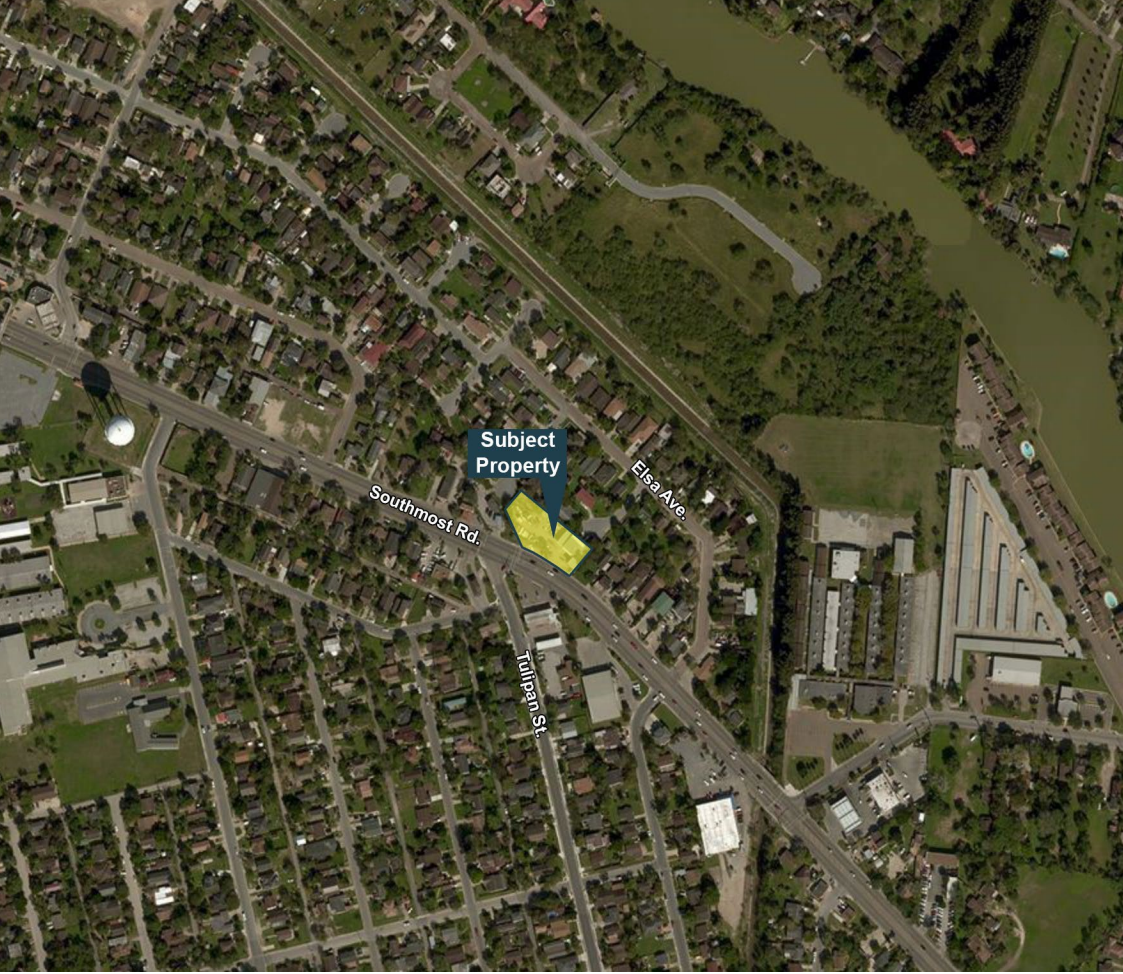

Location Description

.5142 acres of commercial land located in Brownsville, Texas. Property in high traffic area with frontage to Southmost Rd.

Carlos Ramirez
Associate
carlosr@forumcre.com
M 956.237.9268
O 956.717.9090

3185 Southmost Blvd.

LAREDO, TX

**Commercial Land
For Lease**

Total Lot Size: .5142 Acres

Location: Brownsville, TX

Site Plan

Carlos Ramirez

Associate